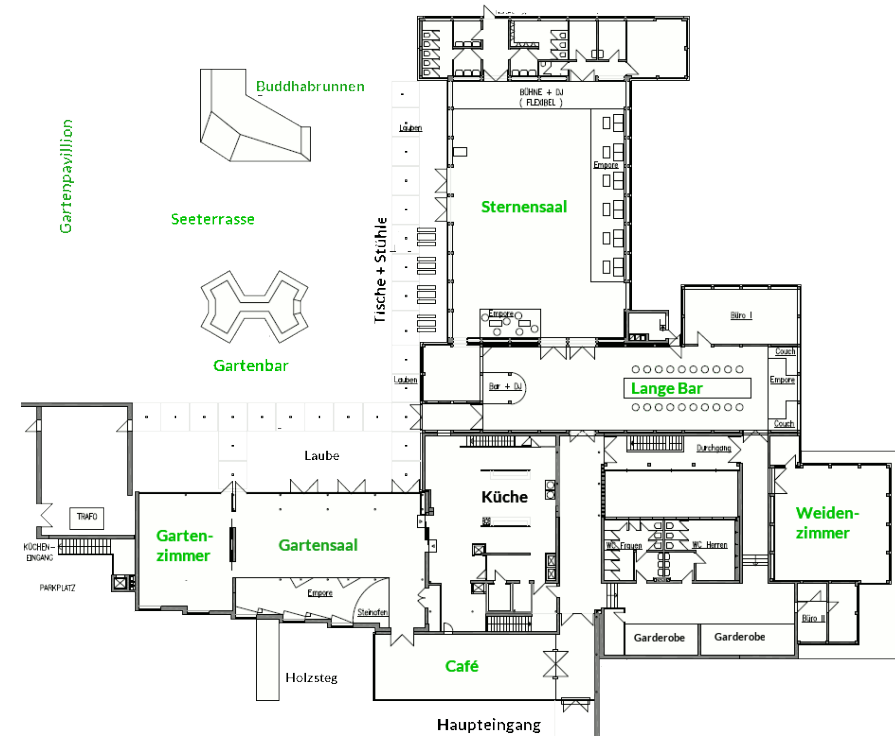

PARKS Nuremberg

Room for creative, elegant, formal, casual, intimate, exuberant events – PARKS in Nuremberg offers all this and more. The suitable venue for your event and your individual arrangements are competently implemented on a total area of 2,000m², both indoors and outdoors.

PARKS fulfills the top criteria that define a perfect event location with its central location surrounded by a green park landscape, an intelligent Feng-Shui-inspired interior architecture, modern transmission and presentation technology and a professional team of experienced organizers and gastronomes.

Raum Room						
Ganzes Haus (In + Outdoor)	2000	–	–	–	–	1200
Sternensaal	315	6,9	300	150	250	600
Lange Bar	210	3,3	–	–	–	200
Gartensaal	195	3	120	70	120	400
Gartenzimmer	90	3	80	40	60	180
Weidenzimmer	100	3,4	90	40	80	200
Café im Parks	96	2,8	–	–	30	80
Gartenpavillion	75	–	50	–	–	100
Seeterrasse	1000	–	–	–	300	800